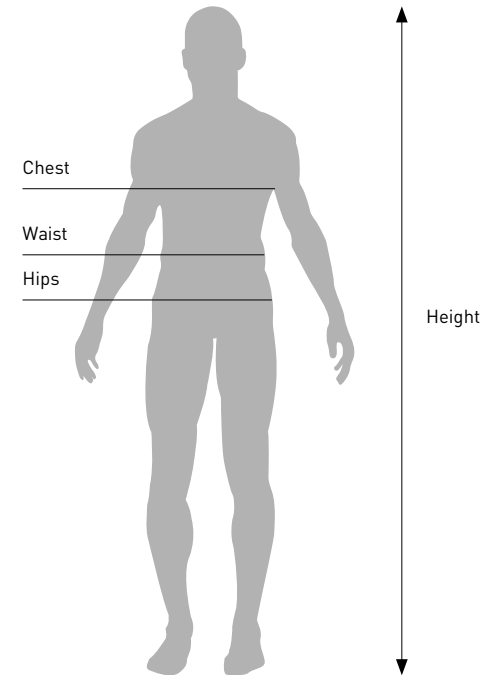

SIZE CHART

INLINE SIZE CHART

MIZUNO MAN	CHEST	WAIST	HIPS	HEIGHT
XXS	75-82	63-68	78-83	159-163
XS	83-88	69-74	84-89	164-168
S	89-94	75-80	90-94	169-173
M	95-100	81-86	95-100	174-178
L	101-106	87-92	101-106	179-183
XL	107-112	93-98	107-112	184-188
XXL	113-118	99-104	113-118	189-193
XXXL	119-124	105-110	119-124	194-198
MIZUNO WOMEN	CHEST	WAIST	HIPS	HEIGHT
XS	77-82	58-63	83-88	157-162
S	83-88	64-69	89-94	162-167
M	89-94	70-75	95-100	167-172
L	95-100	76-81	101-106	172-177
XL	101-106	82-87	107-112	177-182
XXL	107-112	88-93	113-118	182-187
MIZUNO JUNIOR	CHEST	WAIST	HIPS	HEIGHT
116	58-61	55-56	62-64	110-116
128	62-64	57-58	65-69	116-128
140	65-71	59-64	70-77	128-140
152	72-79	65-68	78-83	140-152
164	80-86	69-72	84-89	152-164

The measurements shown in the table are expressed in centimeters and indicate a range of average measurements between the minimum and maximum measurements for the corresponding size.

Please be aware that the sizing for inline products and bespoke product is slightly different. This is dependent on the sport and activity the customer requires the product for. Mizuno recommends that the customer tries on the product before placing the order. Sizing samples can be arranged by contacting your Mizuno Sales Representative.